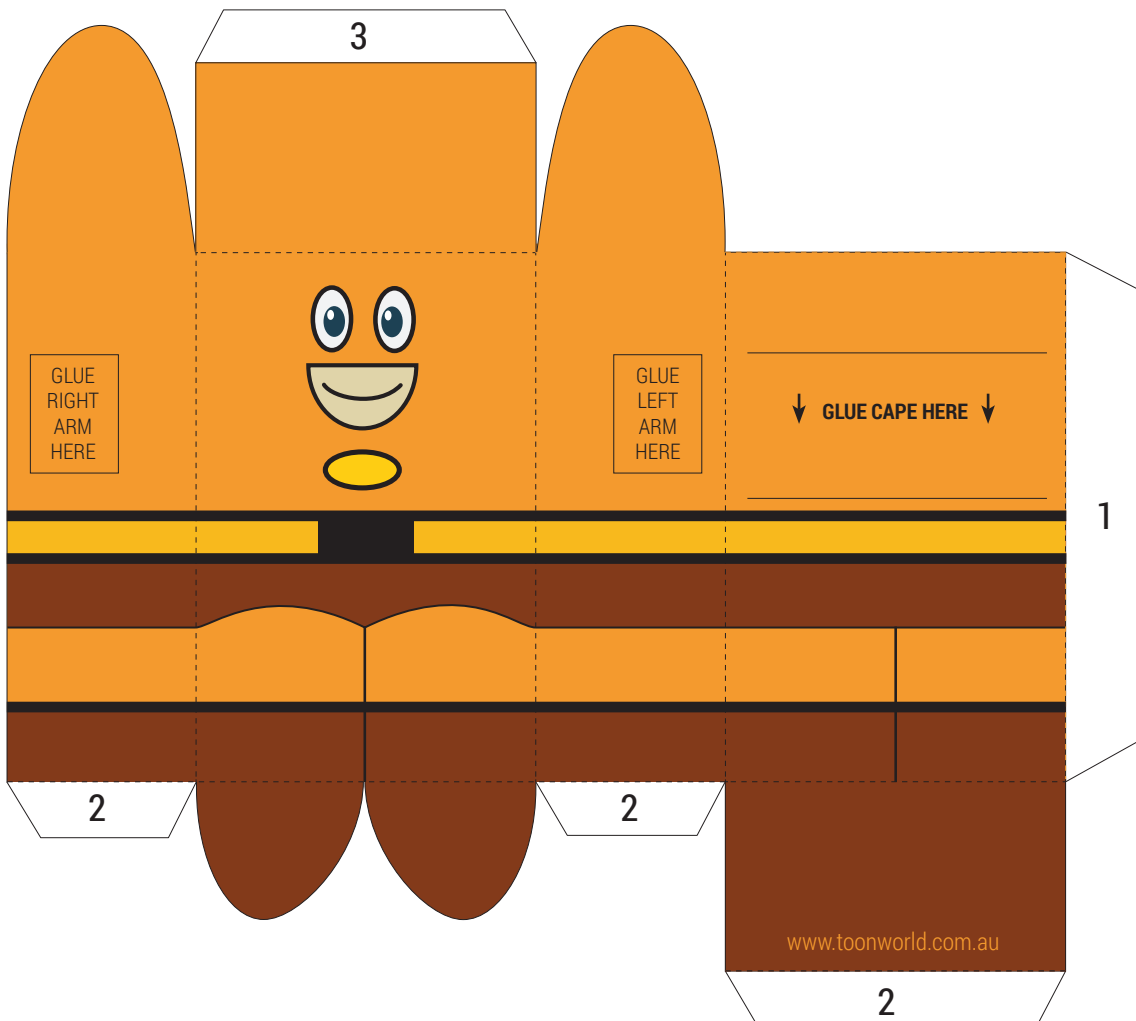

MAX THE SUPERHERO

INSTRUCTIONS

Print Template on thick paper or card.
Use scissors to cut-out along solid colour lines.
Fold along dashed lines.
Glue folded tabs to insides. Glue tabs in order.

↑
Sword of Destiny