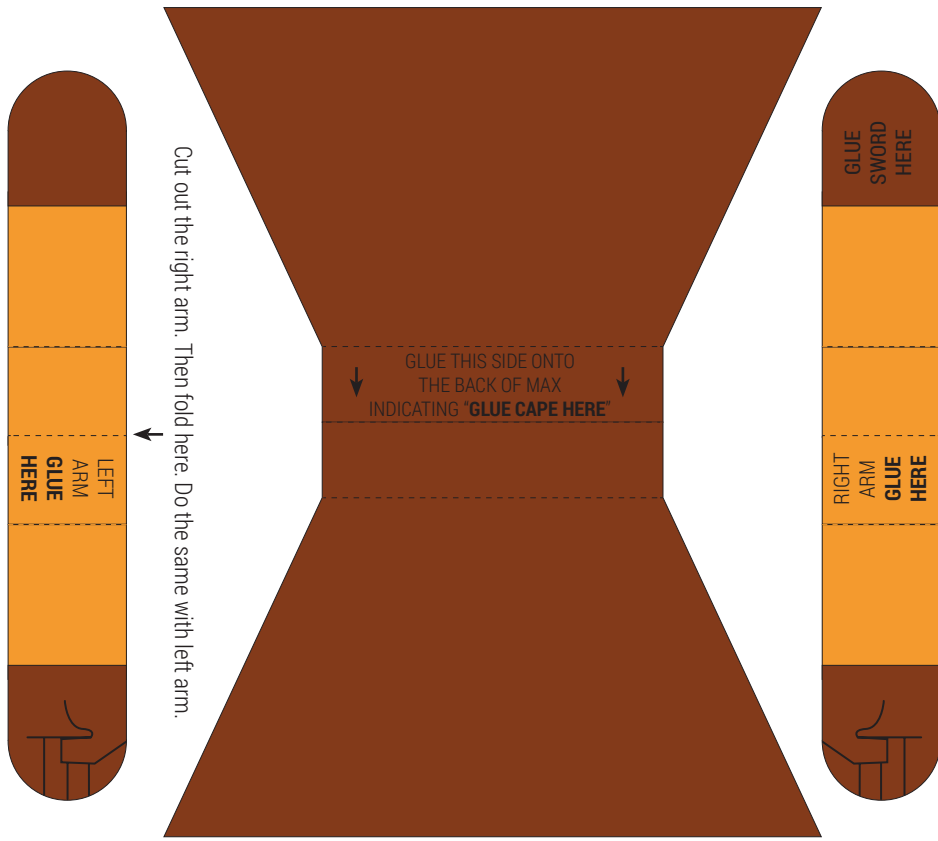

MAX THE SUPERHERO

INSTRUCTIONS

Print Template on thick paper or card.
Use scissors to cut-out along solid colour lines.
Fold along dashed lines.
Glue folded tabs to insides. Glue tabs in order.

↑
Sword of Destiny