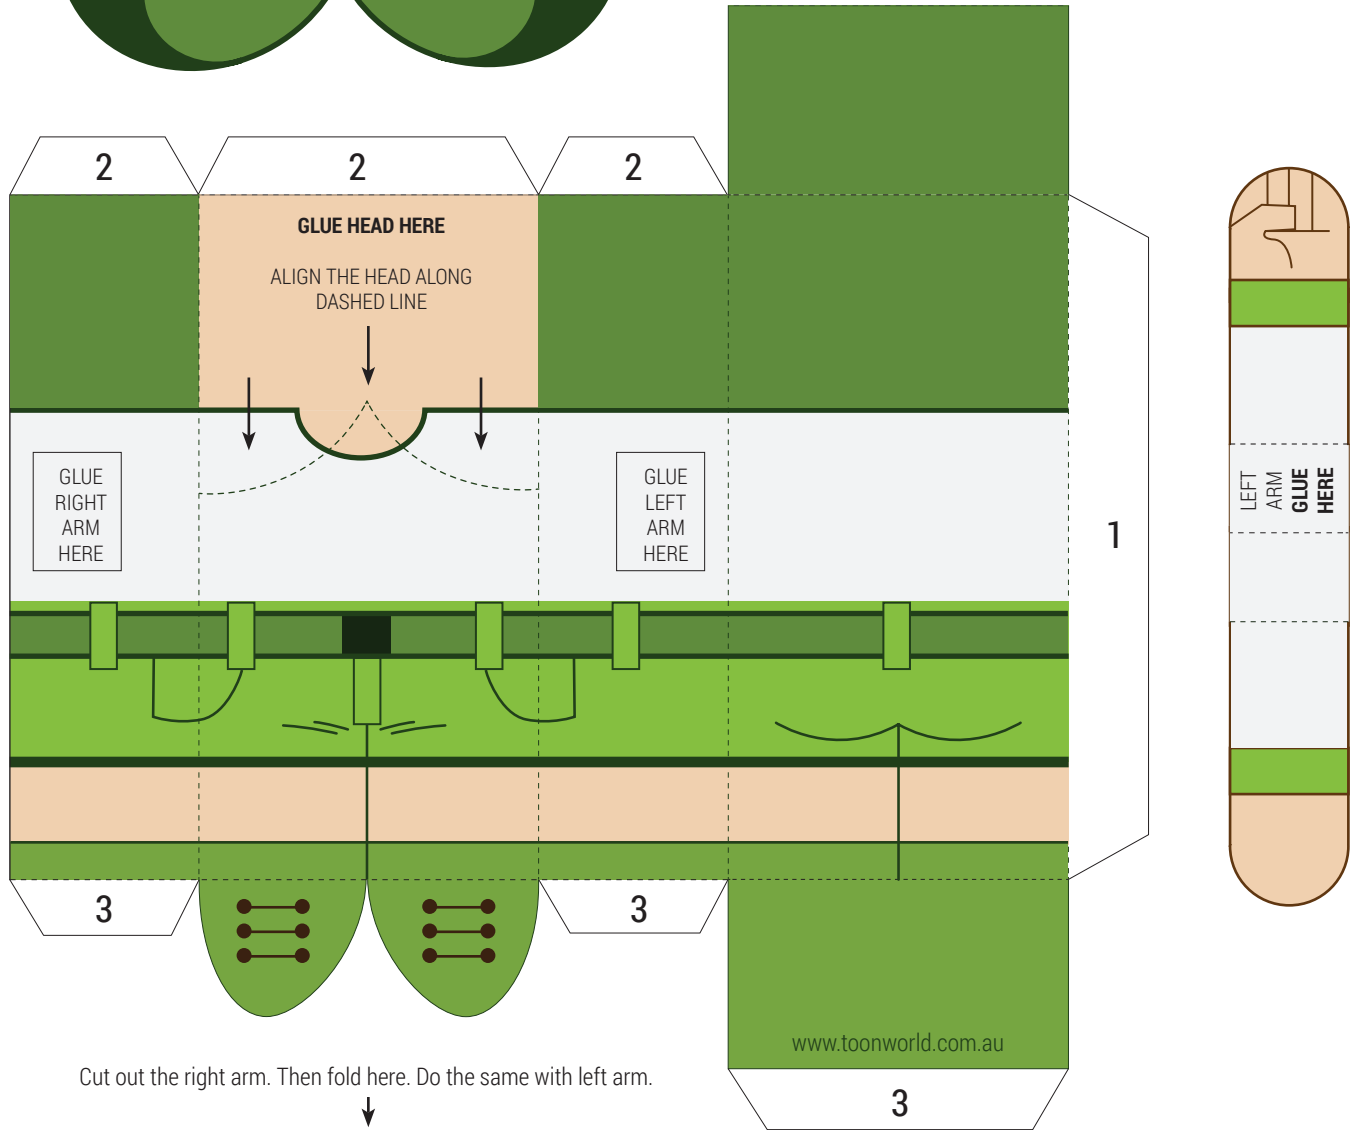

INSTRUCTIONS

Print Template on thick paper or card.
 Use scissors to cut-out along solid colour lines.
 Fold along dashed lines.
 Glue folded tabs to insides. Glue tabs in order.

THE CLOVER BOY

Cut out the right arm. Then fold here. Do the same with left arm.