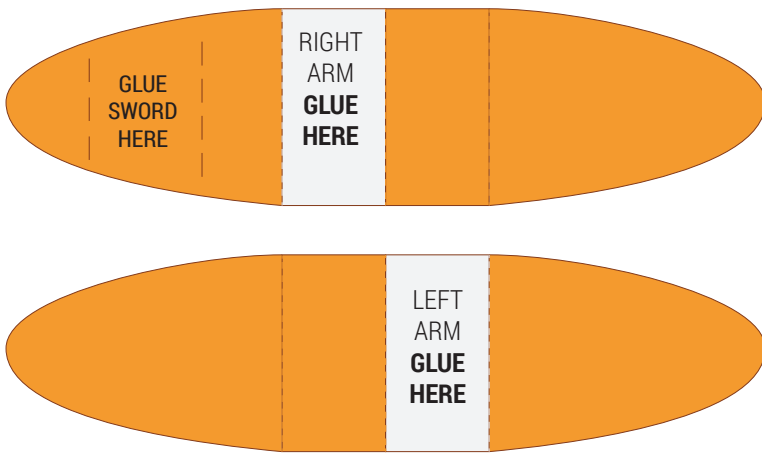

1. Cut out the right arm. Fold in half right in the middle and then glue it together.

2. Once glued, fold here. Do the same with left arm.

INSTRUCTIONS

Print Template on thick paper or card.
Use scissors to cut-out along solid colour lines.
Fold along dashed lines.
Glue folded tabs to insides. Glue tabs in order.

Fold in the middle and then glue it together