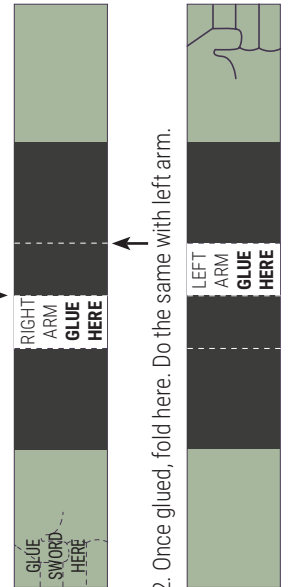

Cut, fold in the middle and glue it together. Then glue onto right hand.

# FRANKIE THE MONSTER

## INSTRUCTIONS

Print Template on thick paper or card.  
Use scissors to cut-out along solid colour lines.  
Fold along dashed lines.  
Glue folded tabs to insides. Glue tabs in order.

1. Cut out the right arm. Then fold here. Do the same with left arm.

2. Once glued, fold here. Do the same with left arm.